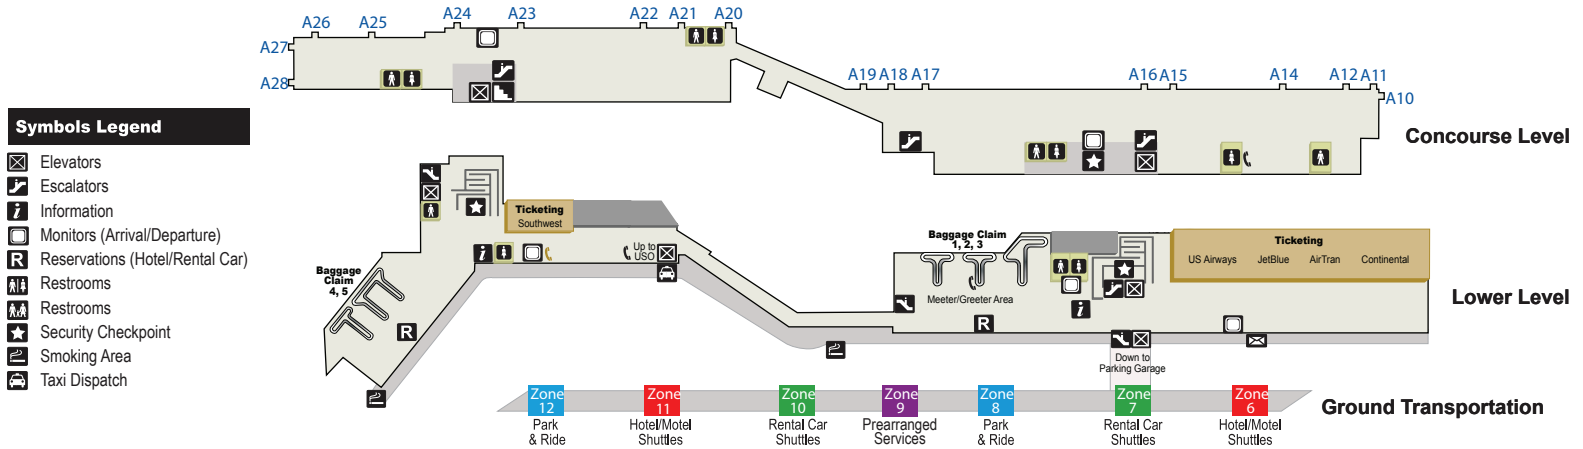

Terminal 1

Terminal 2

Symbols Legend

- Elevators
- Escalators
- Information
- Monitors (Arrival/Departure)
- Reservations (Hotel/Rental Car)
- Restrooms
- Restrooms
- Security Checkpoint
- Smoking Area
- Taxi Dispatch

Symbols Legend

- Elevators
- Escalators
- Information
- Monitors (Arrival/Departure)
- Reservations (Hotel/Rental Car)
- Restrooms
- Restrooms
- Security Checkpoint
- Smoking Area
- Taxi Dispatch