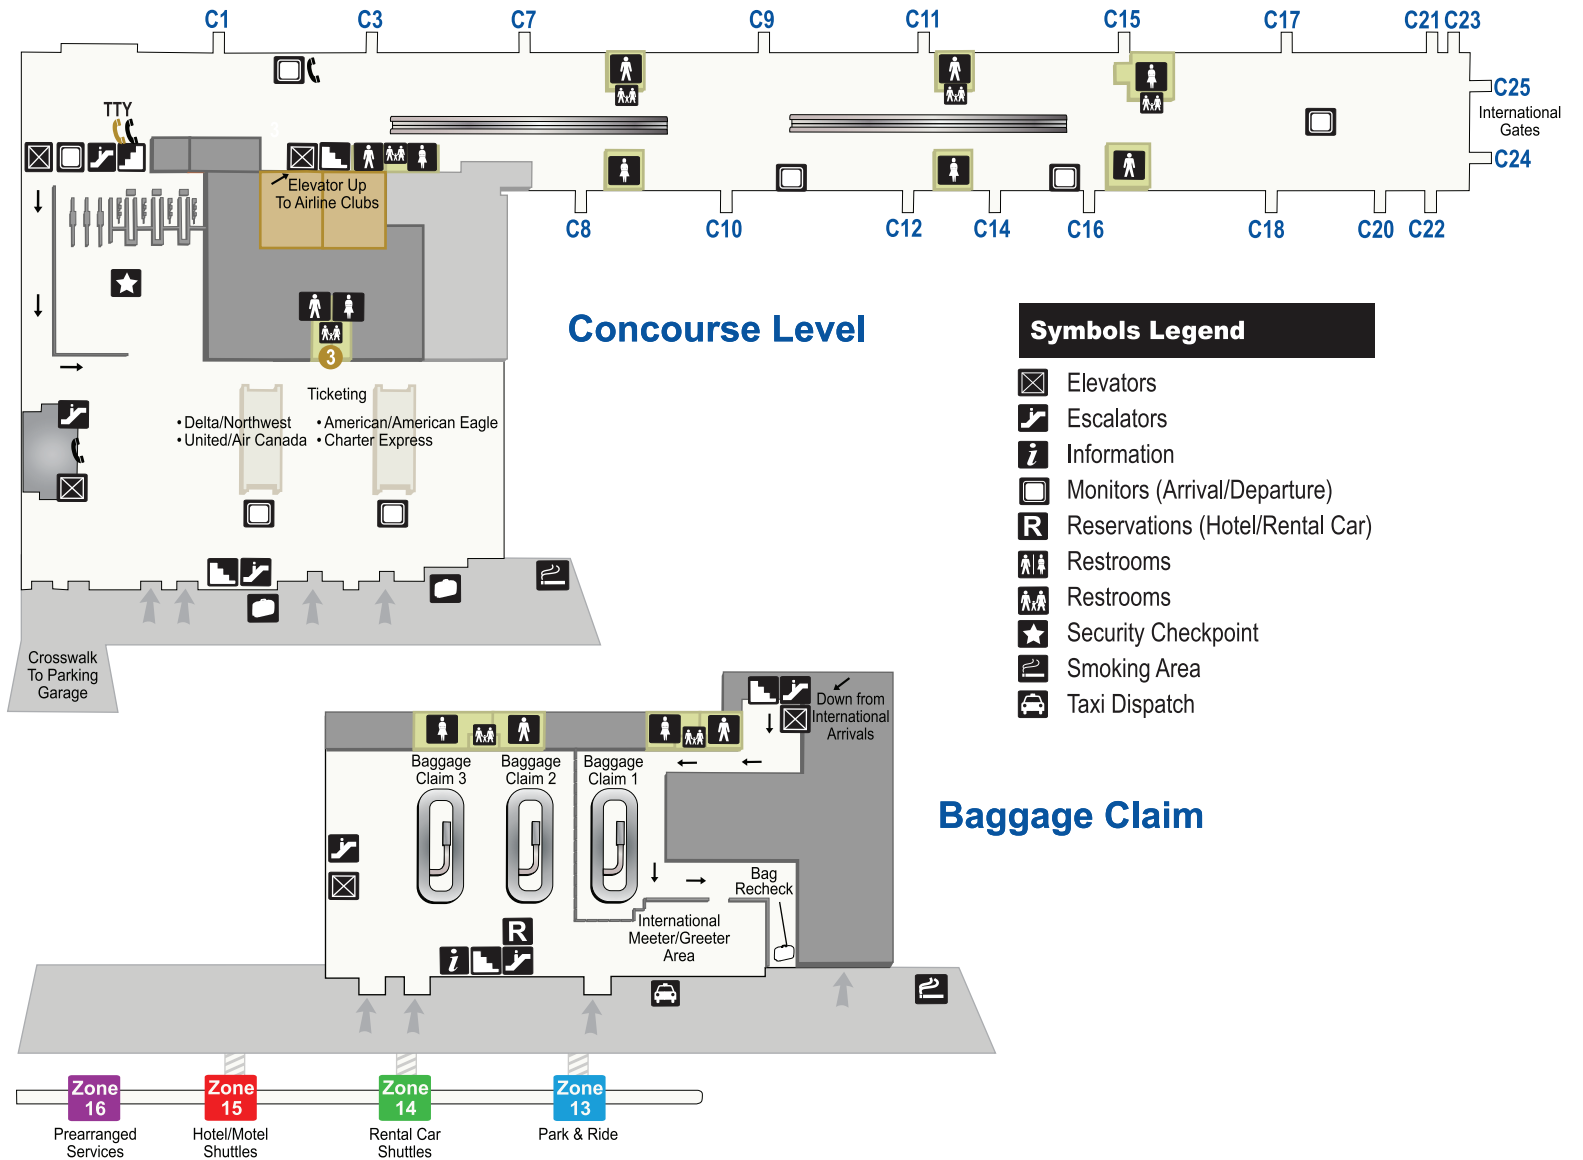

Terminal 1

Terminal 2

Symbols Legend

- Elevators
- Escalators
- Information
- Monitors (Arrival/Departure)
- Reservations (Hotel/Rental Car)
- Restrooms
- Restrooms
- Security Checkpoint
- Smoking Area
- Taxi Dispatch

Symbols Legend

- Elevators
- Escalators
- Information
- Monitors (Arrival/Departure)
- Reservations (Hotel/Rental Car)
- Restrooms
- Restrooms
- Security Checkpoint
- Smoking Area
- Taxi Dispatch